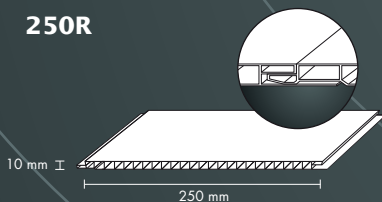

### Finishing profile P600

Available in white and suitable colours  
 with adhesive strip / L=260

**Blanc Ménuire**  
 250R.700.260  
 250R.700.400

**Gris Mistral**  
 250R.704.260  
 250R.704.400

**Cappuccino**  
 250R.703.260