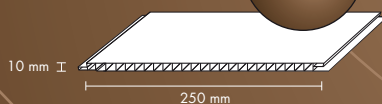

## Firenze

250R

**Rose**  
250R.600.26

**Grey**  
250R.603.26

**Beige**  
250R.601.26  
250R.601.45

**Jade**  
250R.604.26

**Blue**  
250R.602.26

### Finishing profile P600

Available in white and suitable colours  
— with adhesive strip / L=260