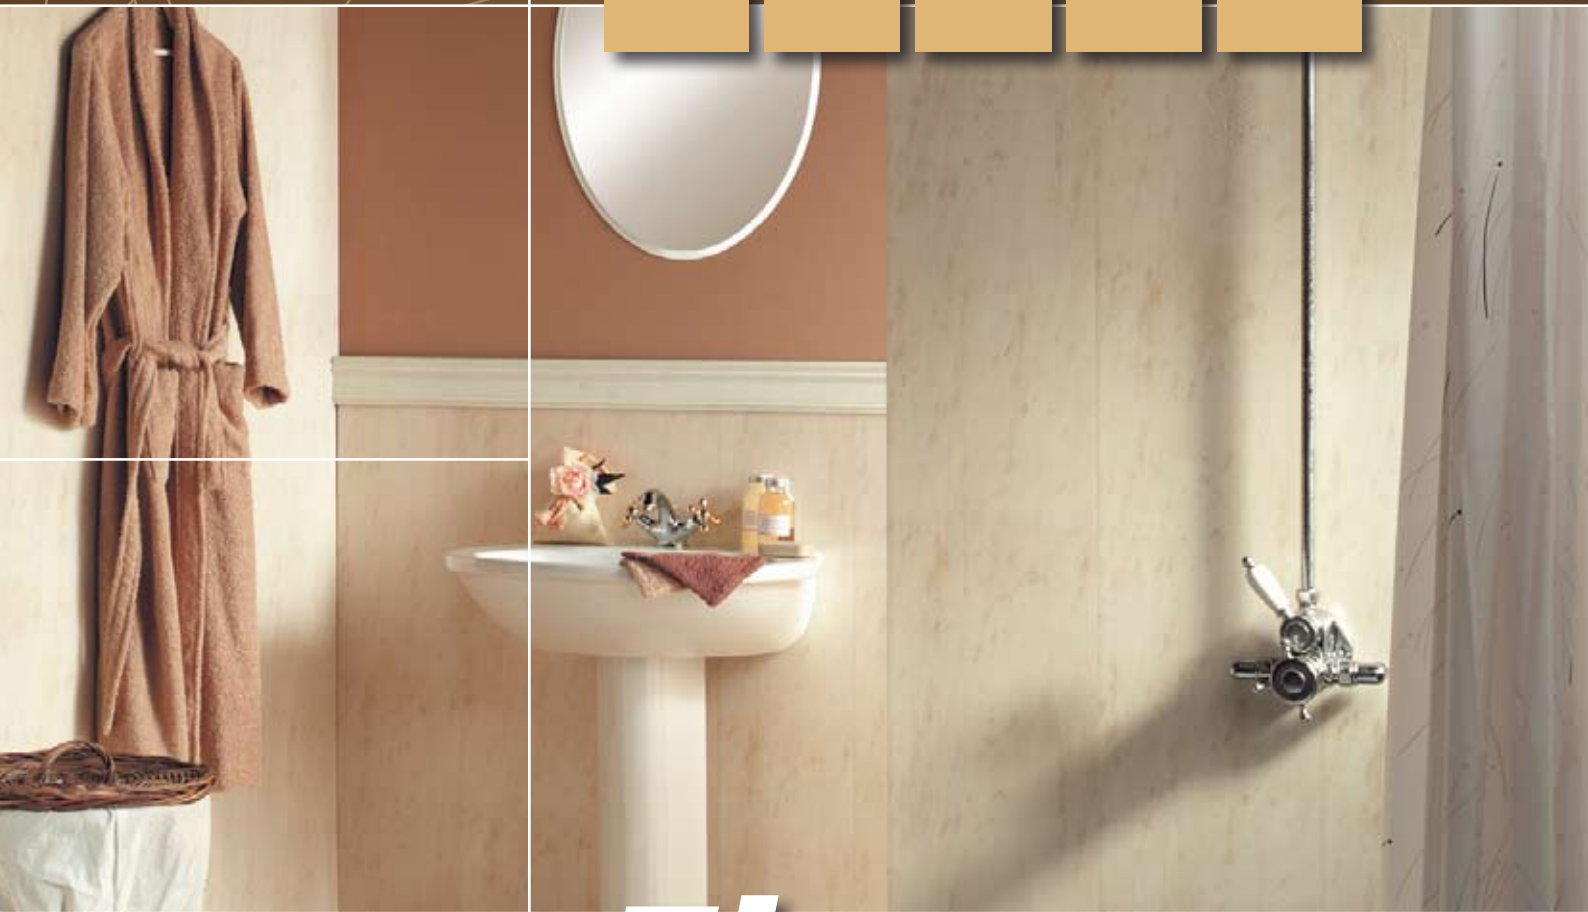

## Firenze

250R

**Rose**  
250R.600.26

**Grey**  
250R.603.26

**Beige**  
250R.601.26  
250R.601.45

**Jade**  
250R.604.26

**Blue**  
250R.602.26

### Finishing profile P600

Available in white and suitable colours  
— with adhesive strip / L=260