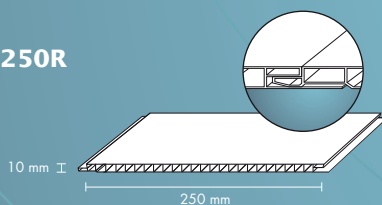

Mosaic

250R