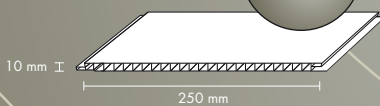

decos

Orion

250R

Pompey
250R.352.26

Amarant
250R.355.26

Carrara
250R.353.26

Labo

Fridge white

250R.001.26
250R.001.45
250R.001.60

Cream white

250R.002.26
250R.002.45
250R.002.60

Finishing profile P600

Available in white and suitable colours
with adhesive strip / L=260