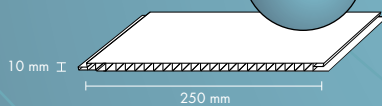

# Tegula

250R

**Tegula  
Beige**  
250R.856.27

**Tegula  
Grey**  
250R.857.27

**Finishing profile P600**  
Available in white and suitable colours  
with adhesive strip / L=270