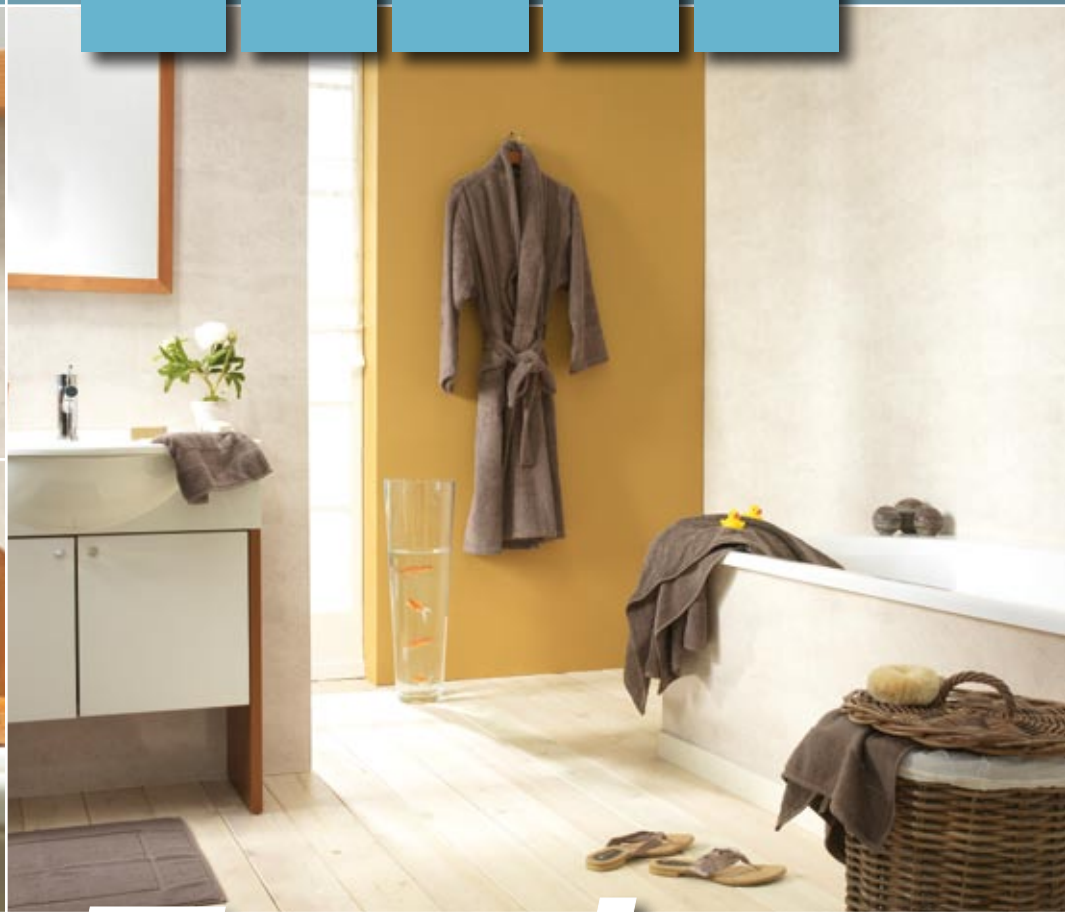

# Tegula

250R

**Tegula  
Beige**  
250R.856.27

**Tegula  
Grey**  
250R.857.27

**Finishing profile P600**  
Available in white and suitable colours  
with adhesive strip / L=270