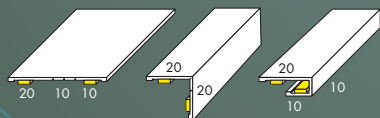

decos

Tinto

250R

Finishing profile P600
Available in white and suitable colours
— with adhesive strip / L=260

Glacier
250R.302.26

Sky Blue
250R.305.26

Desert
250R.303.26

Sahara
250R.307.26