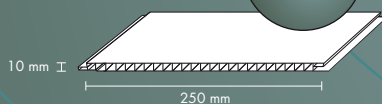

decos

Tinto

250R

Finishing profile P600
Available in white and suitable colours
— with adhesive strip / L=260

Glacier
250R.302.26

Sky Blue
250R.305.26

Desert
250R.303.26

Sahara
250R.307.26