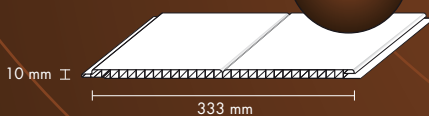

decos

Woodlands

333W

250R

Finishing profile P600

Available in white and suitable colours
 with adhesive strip / L=270

White ash

333W.251.27
333W.251.50