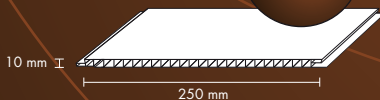

decos

Woodlands

333W

250R

Finishing profile P600

Available in white and suitable colours
 with adhesive strip / L=270

White ash

333W.251.27
333W.251.50