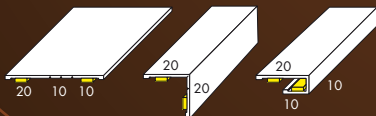

decos

Woodlands

333W

250R

Finishing profile P600

Available in white and suitable colours
 with adhesive strip / L=270

White ash

333W.251.27
333W.251.50

Warm ash

333W.252.27
333W.252.50

Grey ash

333W.253.27
333W.253.50

Cherry tree

250R.501.27

Royal Oak

250R.502.27